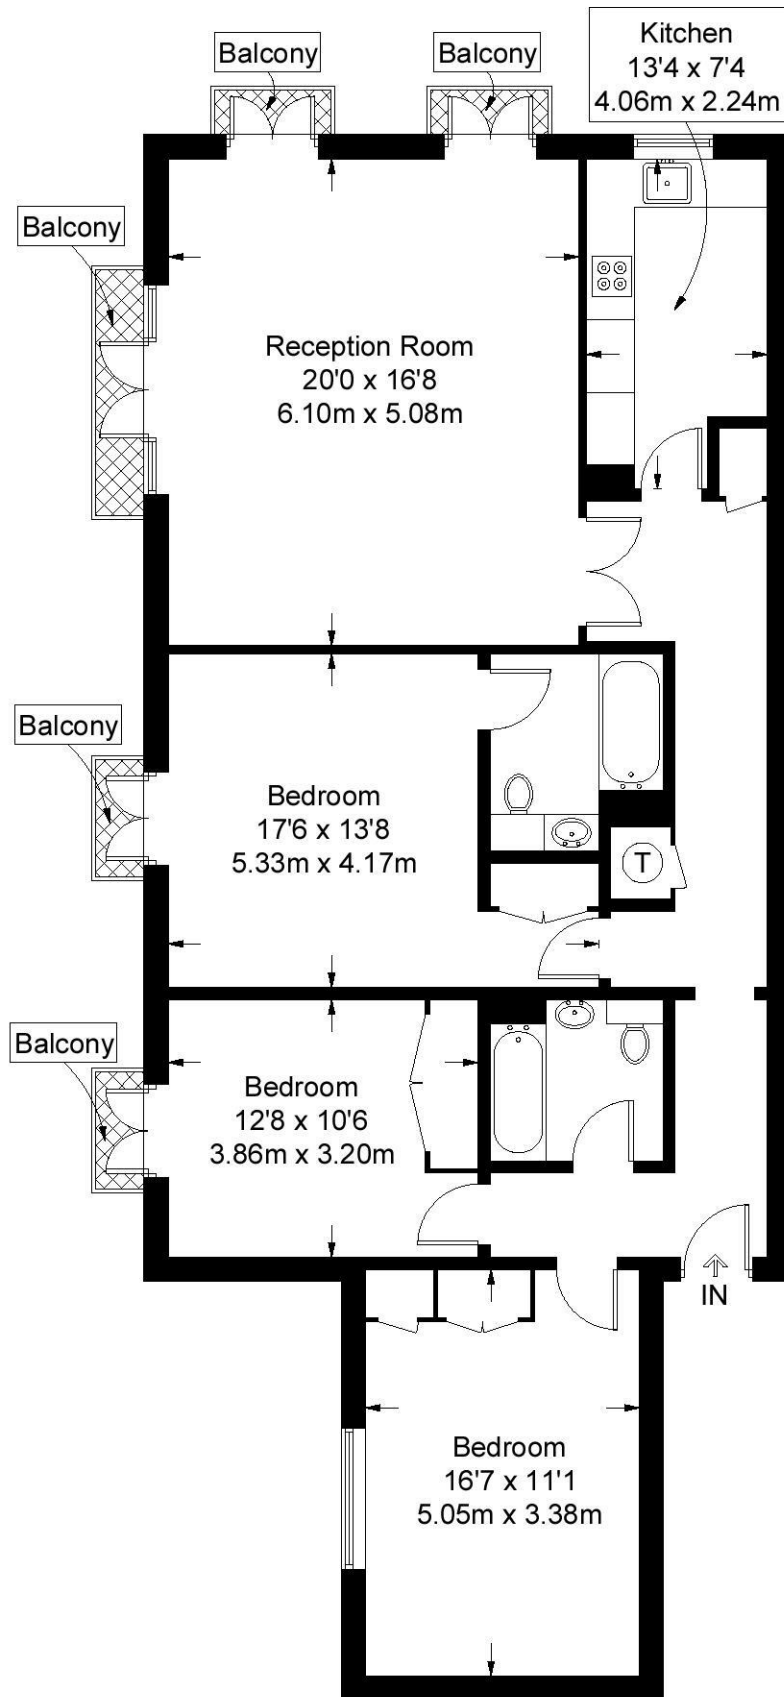

Sycamore Lodge

Approximate Gross Internal Area = 1298 sq ft / 120.6 sq m

Third Floor

Not to scale, for guidance only and must not be relied upon as a statement of fact.
All measurements and areas are approximate only and have been prepared in accordance with the current edition of the RICS Code of Measuring Practice.